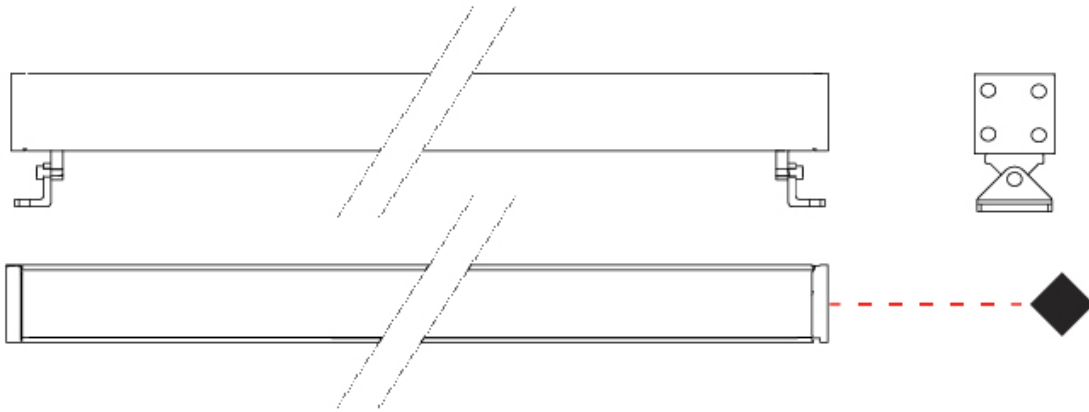

MINI CORNICHE SURFACE

E9W612-

PROJECT	_____
TYPE	_____
SPECIFIER	_____
QUANTITY	_____
DATE	_____

E