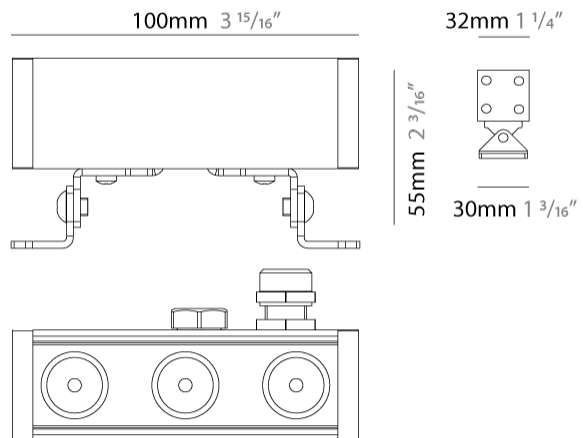

1. To build a product code in our configurator select the specify button on the base model # product page
2. To build a manual product code on this datasheet choose from the options listed below in blue font and add the suffix to the base model #

GENERAL

Series: Mini Corniche
Brand: Platek
Division: Exterior
Mounting Type: Surface
Mounting Location: Wall
Subcategory: Wallwash

PHYSICAL

Shape: Rectangle
Length (mm): 100
Length (in): 3 15/16
Width (mm): 32
Width (in): 1 1/4
Height (mm): 32
Height (in): 1 1/4
Extension (mm): 55
Extension (in): 2 3/16
Light Distribution: Adjustable / Direct
Weight (kg): 1.2
Weight (lbs): 2.6
Screws: A4 stainless steel
Diffuser: Clear tempered glass
Gasket: Gore-Tex valve to prevent condensation inside the fitting.
Fixture Finish: BLK / WHI / GRY / COR / ANT / BRZ
Fixture Material: Extruded Aluminum

ELECTRICAL

Lamp Type: LED
Total Output Wattage (W): 6
Dimming: Bluetooth technology or DMX
Control Gear: DMX
Driver Included: No
Driver Location: Remote
Driver Type: Constant Current - Universal
Driver Class: Class 2
Input Voltage (V): 120 - 277
Constant Current (MA): 500

LED

Number of LEDs: 4
Color Temperature (°K): RGBW
CRI: >80 CRI
Lamp Life (hrs): 60000
Special LEDs offerings: RGBW

OPTICAL

Optic°: 26 / 40 / ELL

RATINGS AND CERTIFICATIONS

Certified By: Certified for North American Standards
IP rating: IP65
IK Rating: IK07
Bug Rating: B1 U0 G0